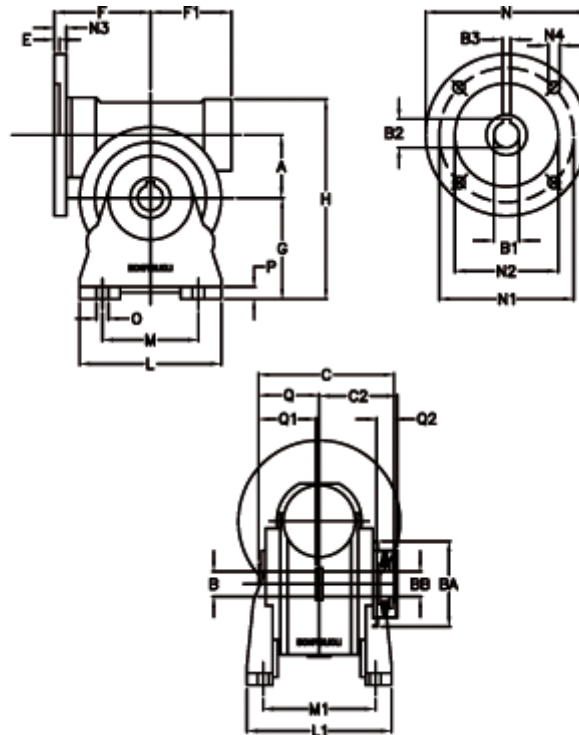

Article number: 390204900722716

Description: Worm Gear with Torque Limiter  
VF 49-L1-A-7 P71B5

## Measures

|            |                              |            |          |
|------------|------------------------------|------------|----------|
| a = 49.50  | C2 = 63,5                    | L1 = 124.0 | O = 8.5  |
| B = 25     | Description = VF 49A-xx-71B5 | m = 63     | P = 12   |
| B1 E7 = 14 | E = 3.0                      | M1 = 98.5  | Q = 51.0 |
| B2 = 16.3  | F = 70                       | N = 160    | Q1 = 41  |
| B3 H9 = 5  | F1 = 63                      | N1 = 130   | Q2 = 15  |
| BA = 63    | g = 82                       | N2 = 110   |          |
| BB H7 = 14 | H = 162                      | N3 = 10.5  |          |
| C = 105    | L = 110                      | N4 = 9,5   |          |